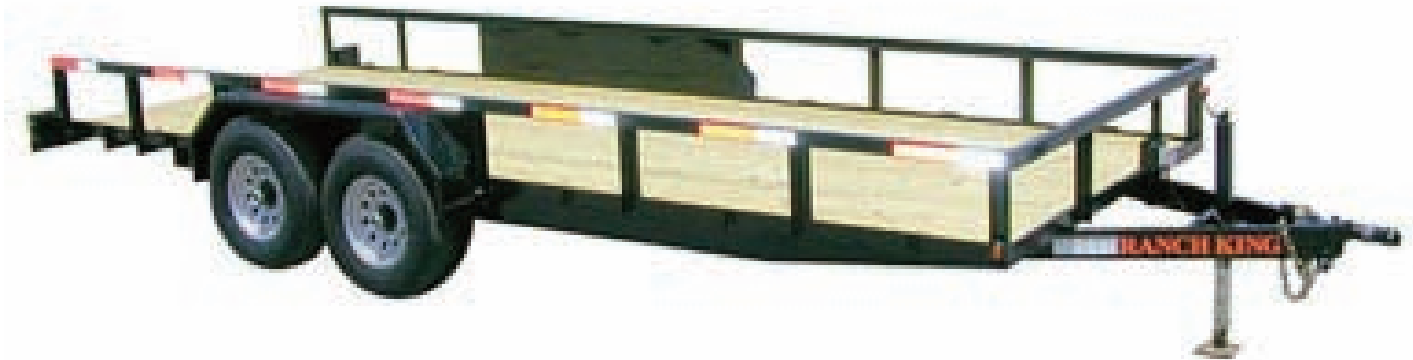

# TRACTOR CARRIER 80 SERIES LOWBOY

**TRACTOR CARRIER LOWBOY 80 SERIES ELECTRIC TWO 5200# AXLES WITH BRAKES ON ONE AXLE • INCLUDES 7K DROPLEG JACK**

**• 3 X 3 ¼ TOP & BOTTOM RAILS 3" C X MEMBER 16" CTRS**

<b>• TC16610-80E</b>	<b>6'10" WIDE BY 16' LONG</b>
<b>• TC18610-80E</b>	<b>6'10" WIDE BY 18' LONG</b>
<b>• TC20610-80E</b>	<b>6'10" WIDE BY 20' LONG</b>

## **OPTIONS**

<b>• ADD ON FOR XTRA ELEC BRAKE</b>	<b>ADD ELEC BRAKES TO SECOND AXLE</b>
<b>• ADD ON FOR RAMPS</b>	<b>4FT CLIPS ON RAMPS</b>
<b>• ADD ON FOR HYDRAULIC</b>	<b>INSTALL HYDRAULIC ACTUATOR AND BRAKES</b>
<b>• SPARE TIRE &amp; WHEEL</b>	<b>750-16E TIRE ON 6 HOLE WHEEL</b>